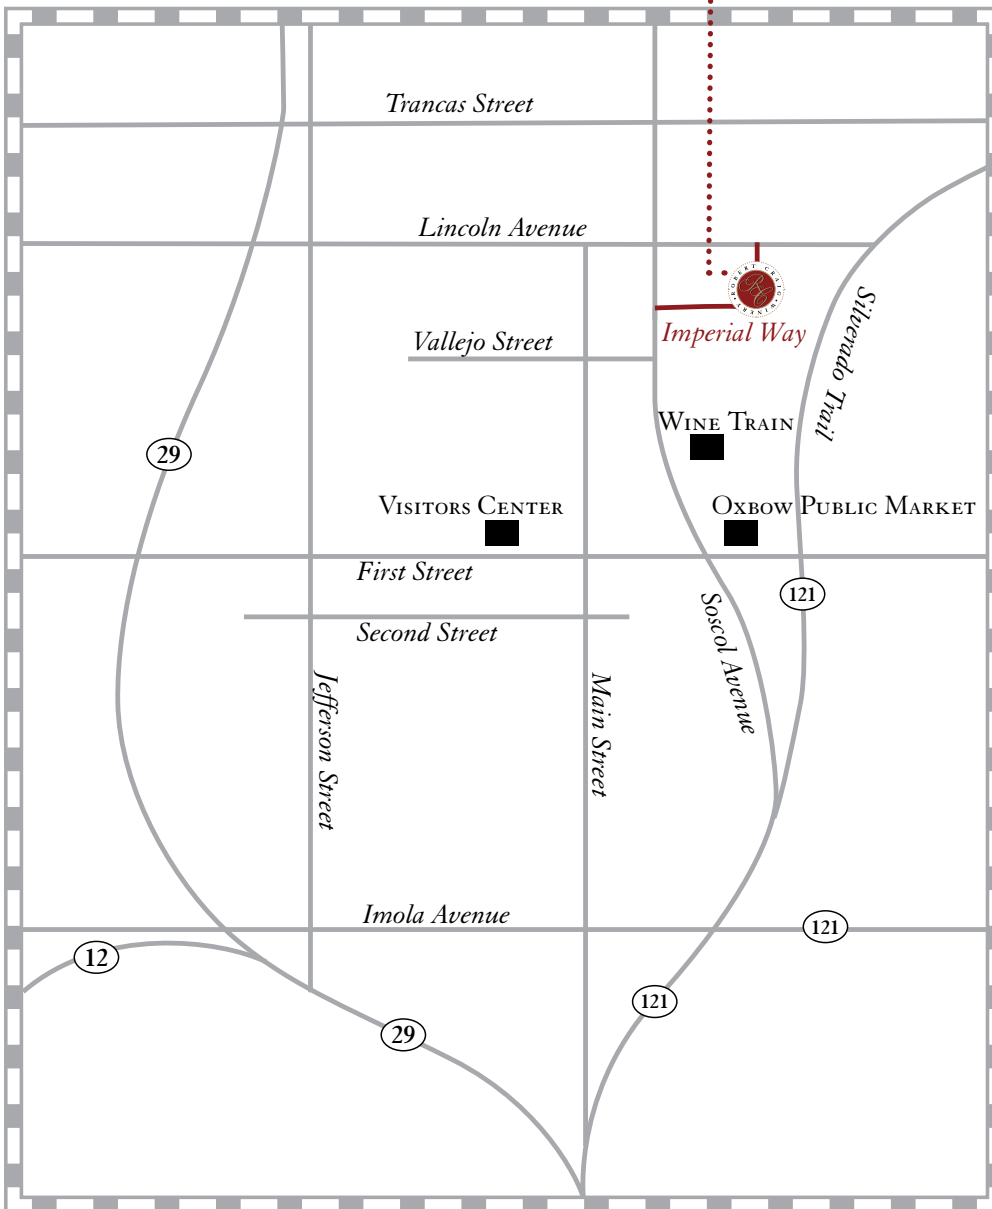

ROBERT CRAIG WINERY

TASTING ROOM
625 Imperial Way
f: 707.252.2250 ext.1

**DIRECTIONS FROM
HIGHWAY 29 OR
SILVERADO TRAIL:**

Take Lincoln Ave. to Soscol Ave. and turn right. Go south for 2 **short** blocks (*get in left lane immediately and look for second left-turn lane*).

Turn left on to **IMPERIAL WAY**. Go half-block and turn right into the parking lot of the single story office building. Our Tasting Salon is at the rear.

FROM DOWNTOWN NAPA:

Take Soscol Ave. north, past Vallejo Street and turn right at the **next side street—IMPERIAL WAY**.